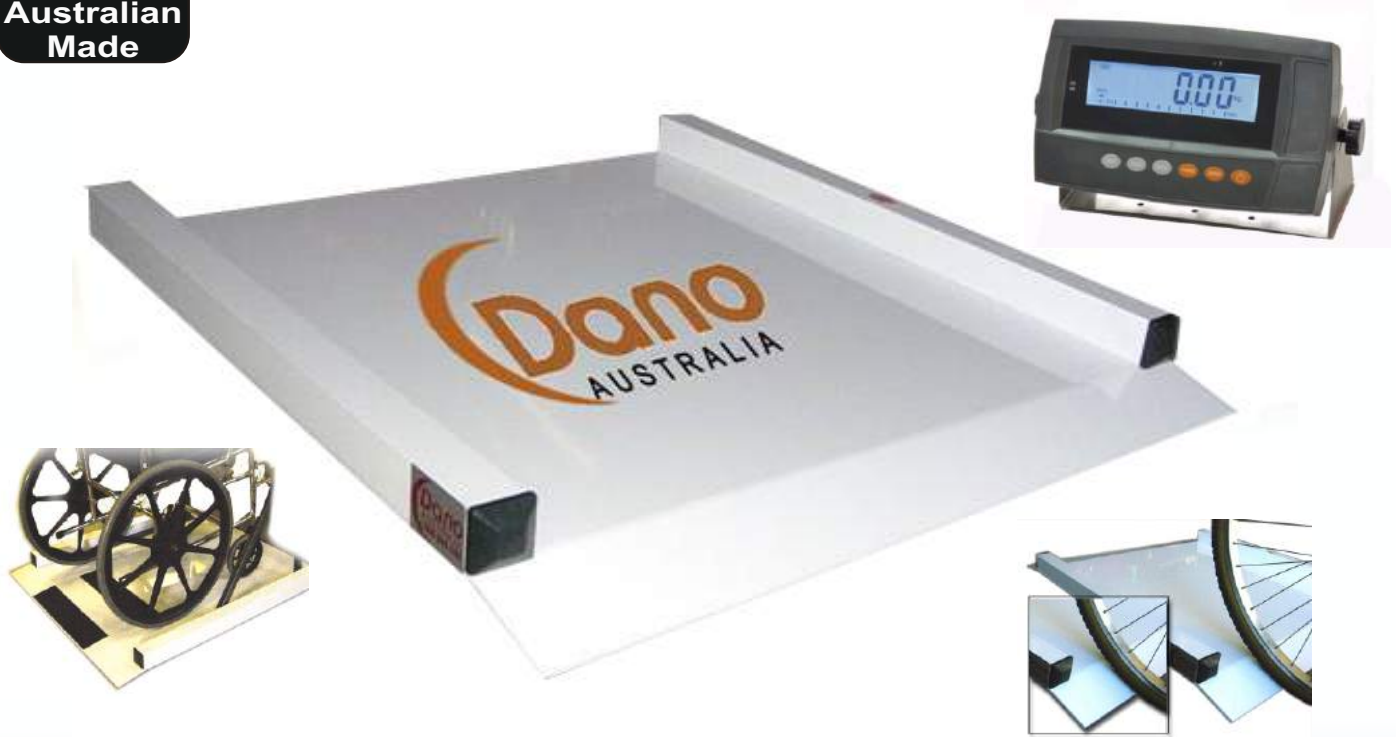

UNIVERSAL WEIGHING

www.universalweighing.com.au E: sales@universalweighing.com.au

Dano Conquest Series

One-touch
Tare Function

Rechargeable
Battery

LED Display

240V
Plug in

300Kg
x
0.1g
Capacity

Tested &
Tagged

Heavy Duty

Portable

RS-232C
Interface

Optional

Benefits:

- ~ Easy mobility & storage
- ~ Reduces stress on Residents
- ~ Minimises lifting requirements
- ~ Higher Capacity than Chair Scale

- ~ Cost Effective
- ~ Multiple Usage

1800 1 WEIGH

The Australian Weigh!

Dano
AUSTRALIA